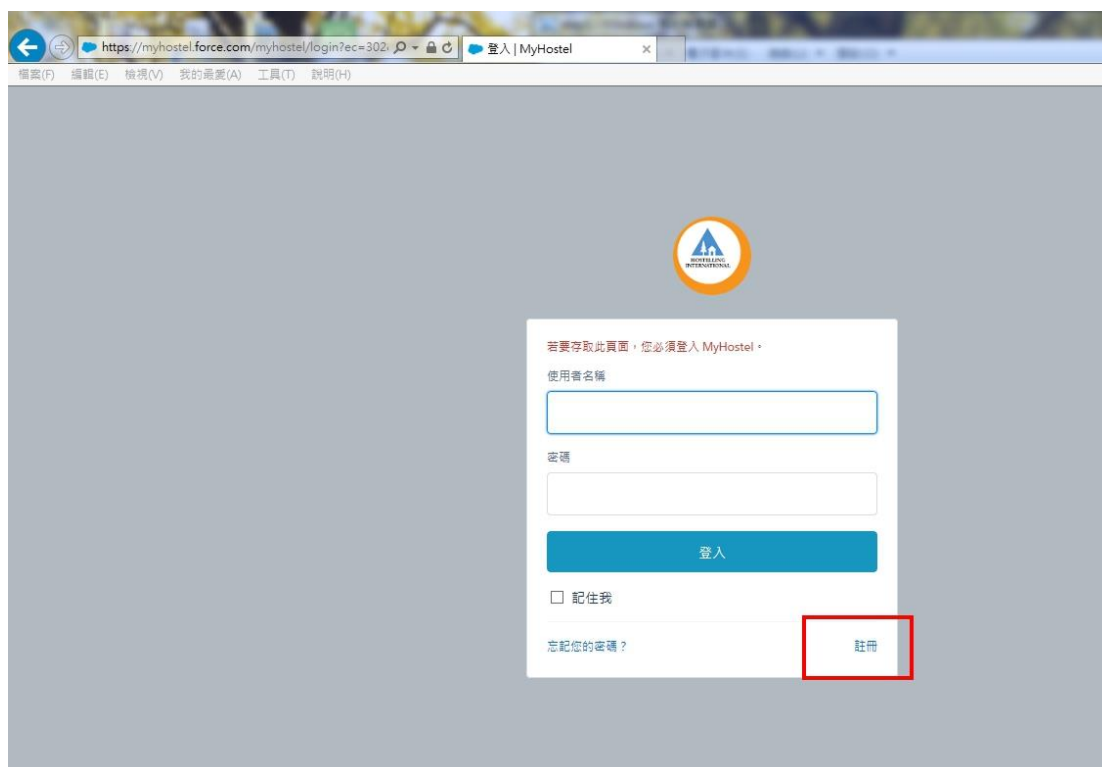

步驟二：點選右下角註冊